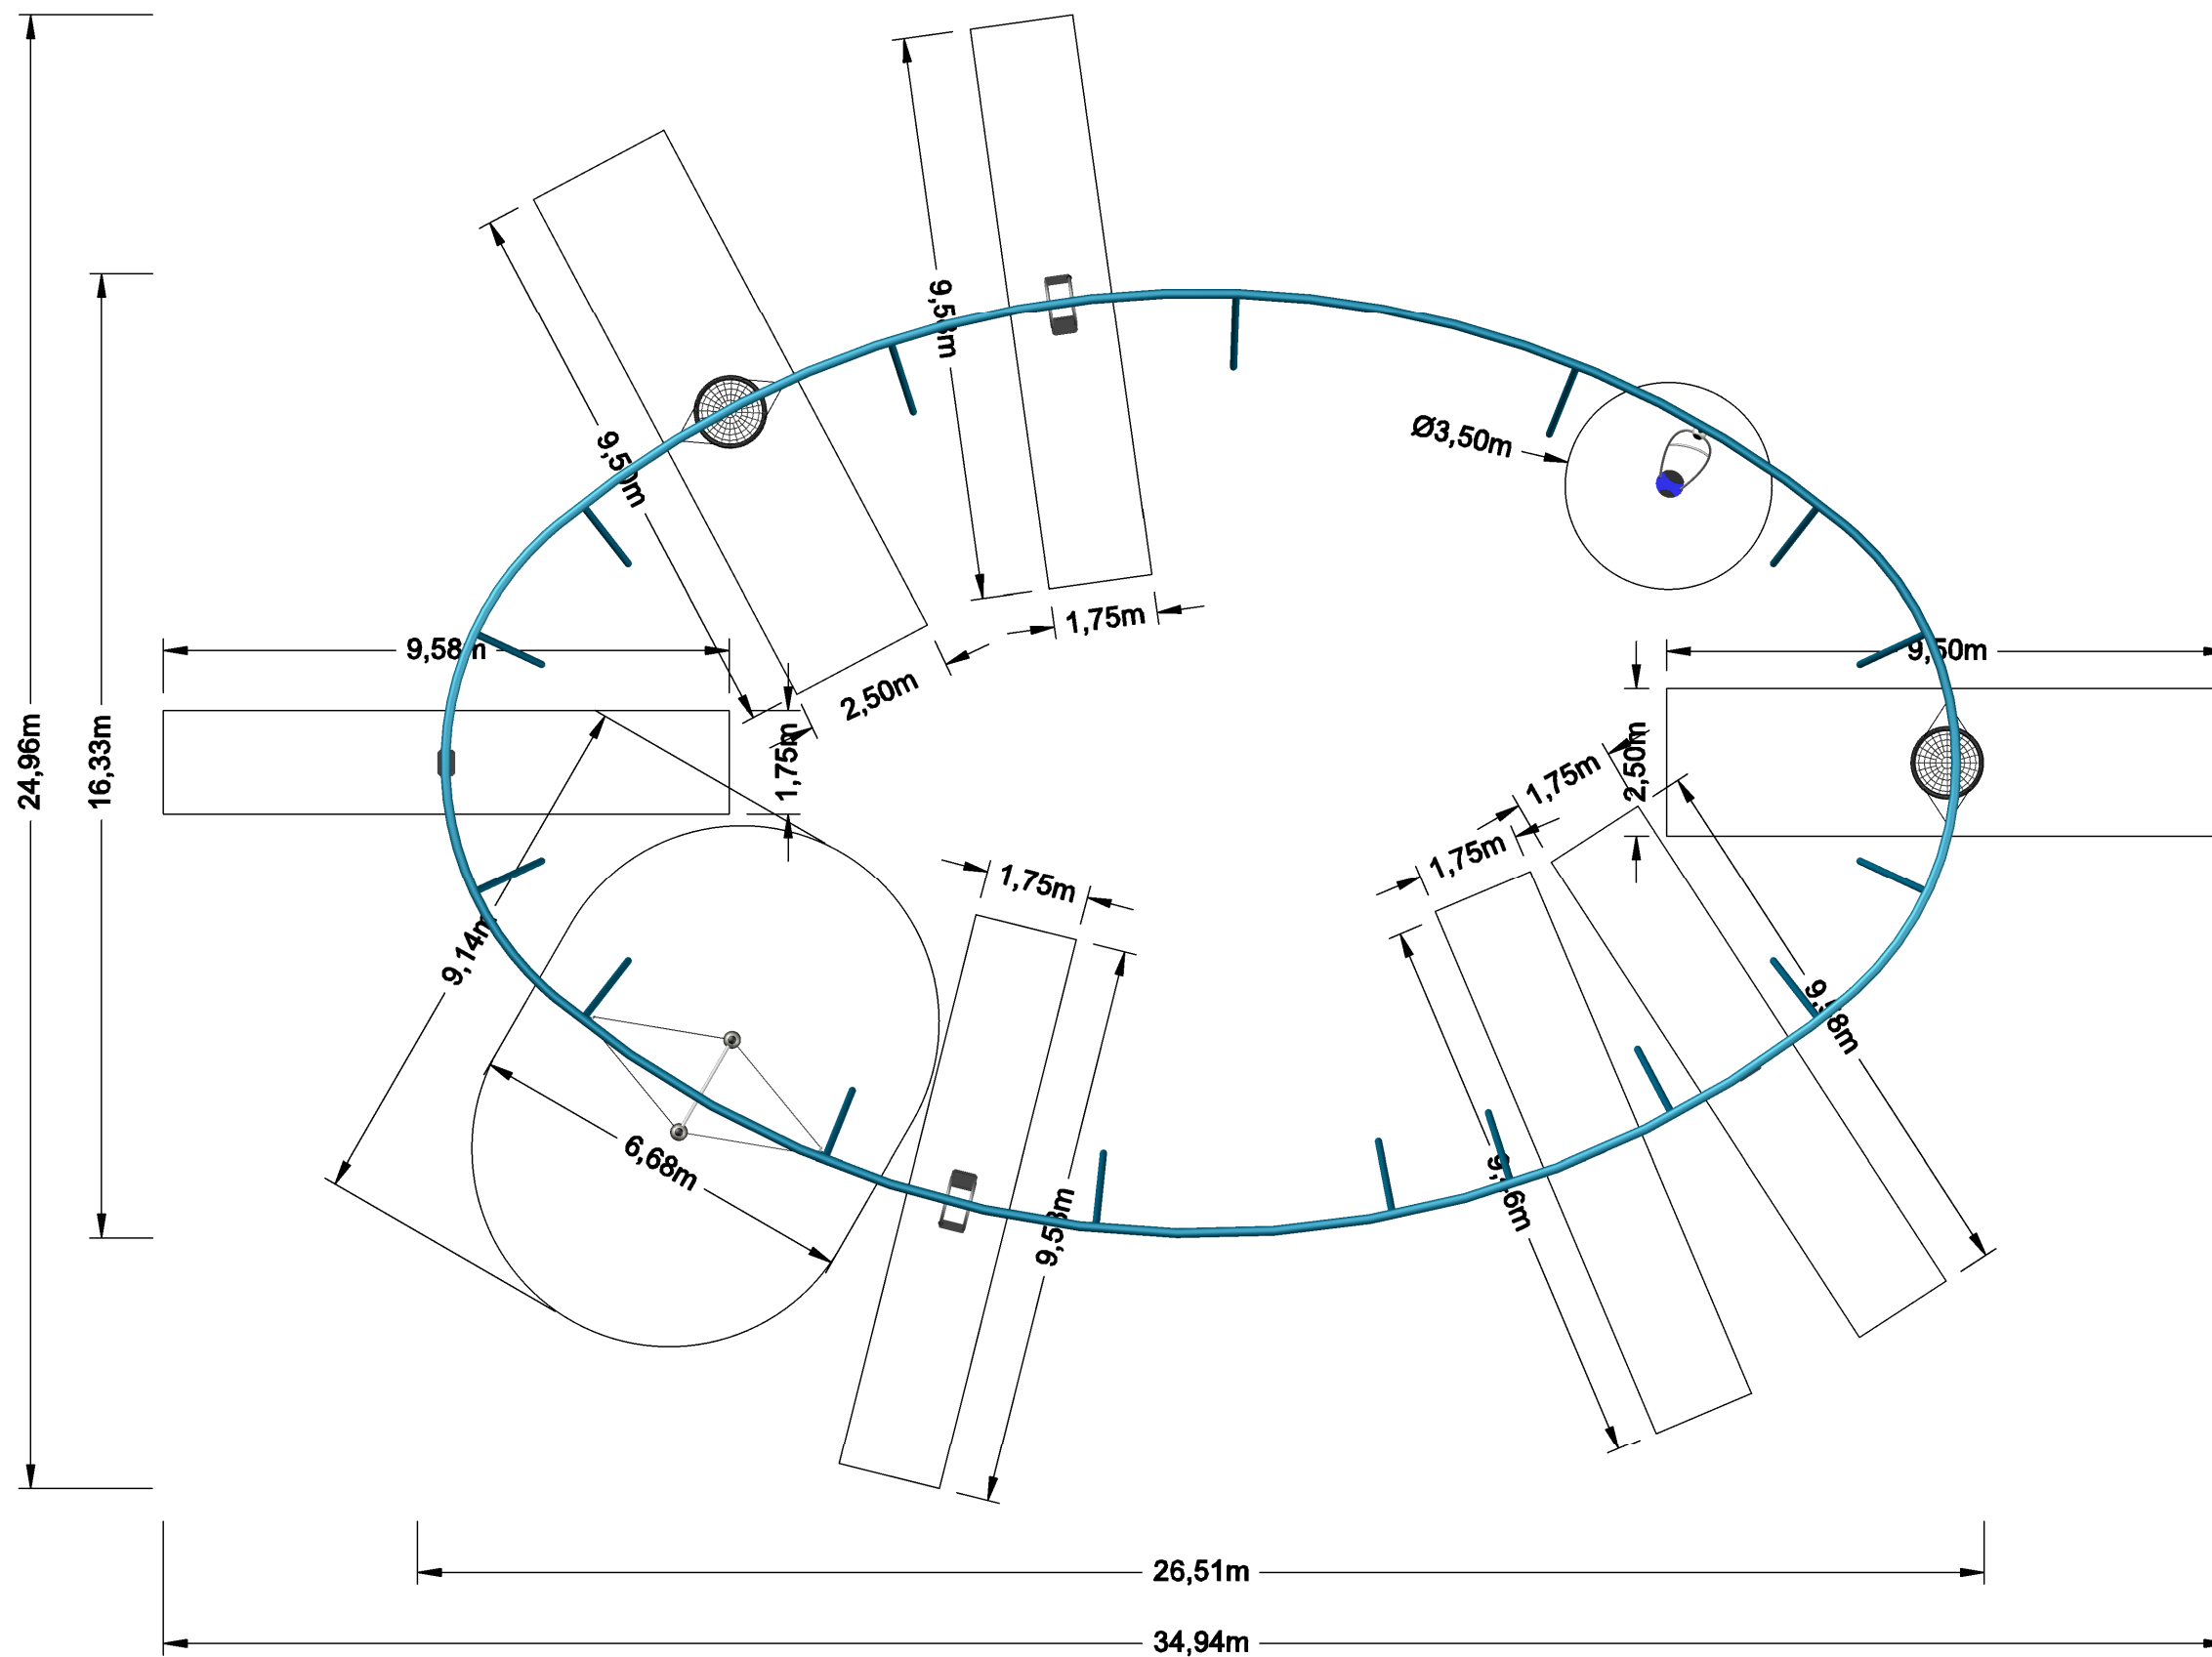

Mega-Swing

SON.456C.

03

Dimensions (l x w x h) (m) 26,51 x 16,33 x 3,53 Free height of fall (m) 2,50

Minimum space required (m) 34,94 x 24,96 Surface (m²) 197,55

Format DIN A3 (29,7 x 42,0 cm) Scale 1:100

Date 15.02.2023 Name KOTTE

Change (Name)
1. 3.
2. 4.