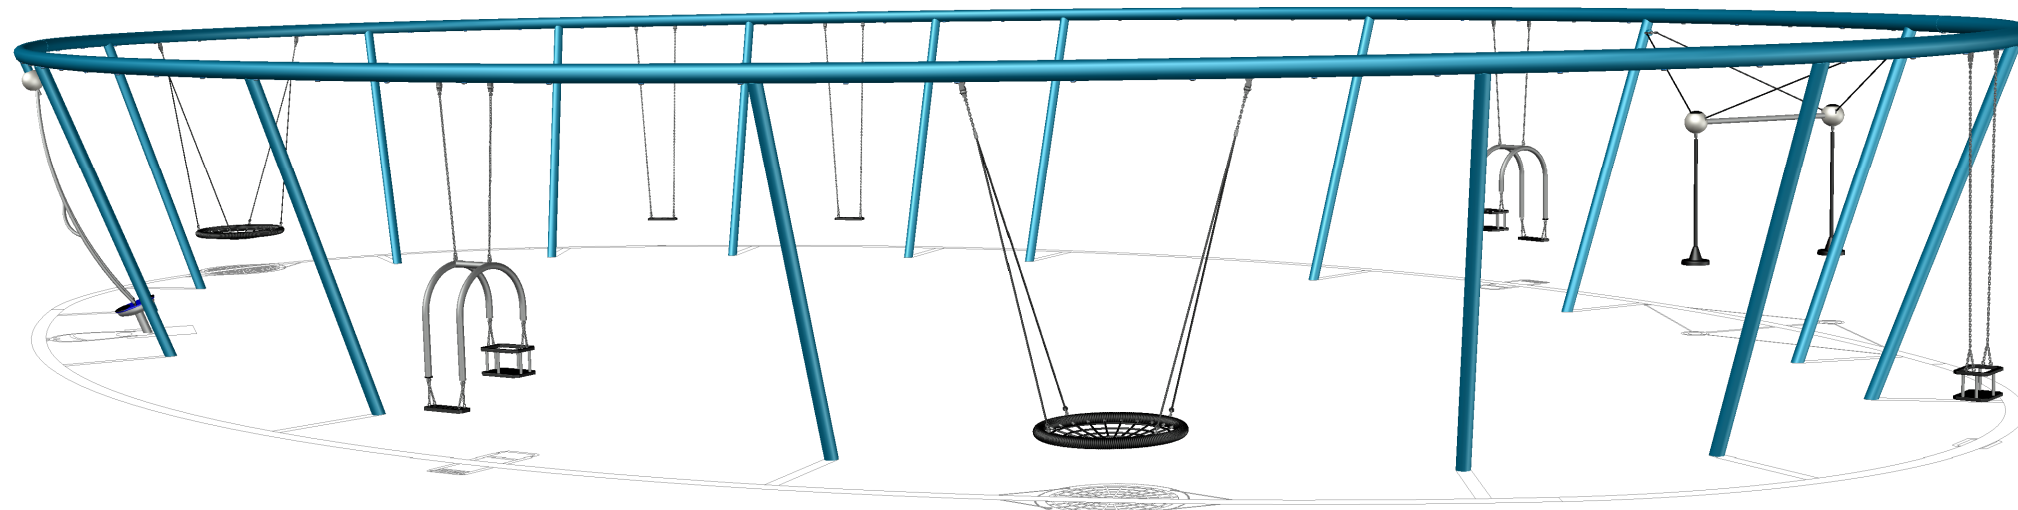

## Mega-Swing

**SON.456C.**

**01**

 Dimensions (l x w x h)  
**(m) 26,51 x 16,33 x 3,53**

 Free height of fall  
**(m) 2,50**

 Minimum space required  
**(m) 34,94 x 24,96**

 Surface  
**(m<sup>2</sup>) 197,55**

## Mega-Swing

**SON.456C.** **02** 

 Dimensions (l x w x h)  
 (m) 26,51 x 16,33 x 3,53
  Free height of fall  
 (m) 2,50

 Minimum space required  
 (m) 34,94 x 24,96
  Surface  
 (m<sup>2</sup>) 197,55

 Format  
 DIN A3 (29,7 x 42,0 cm)
  Scale  
 /./