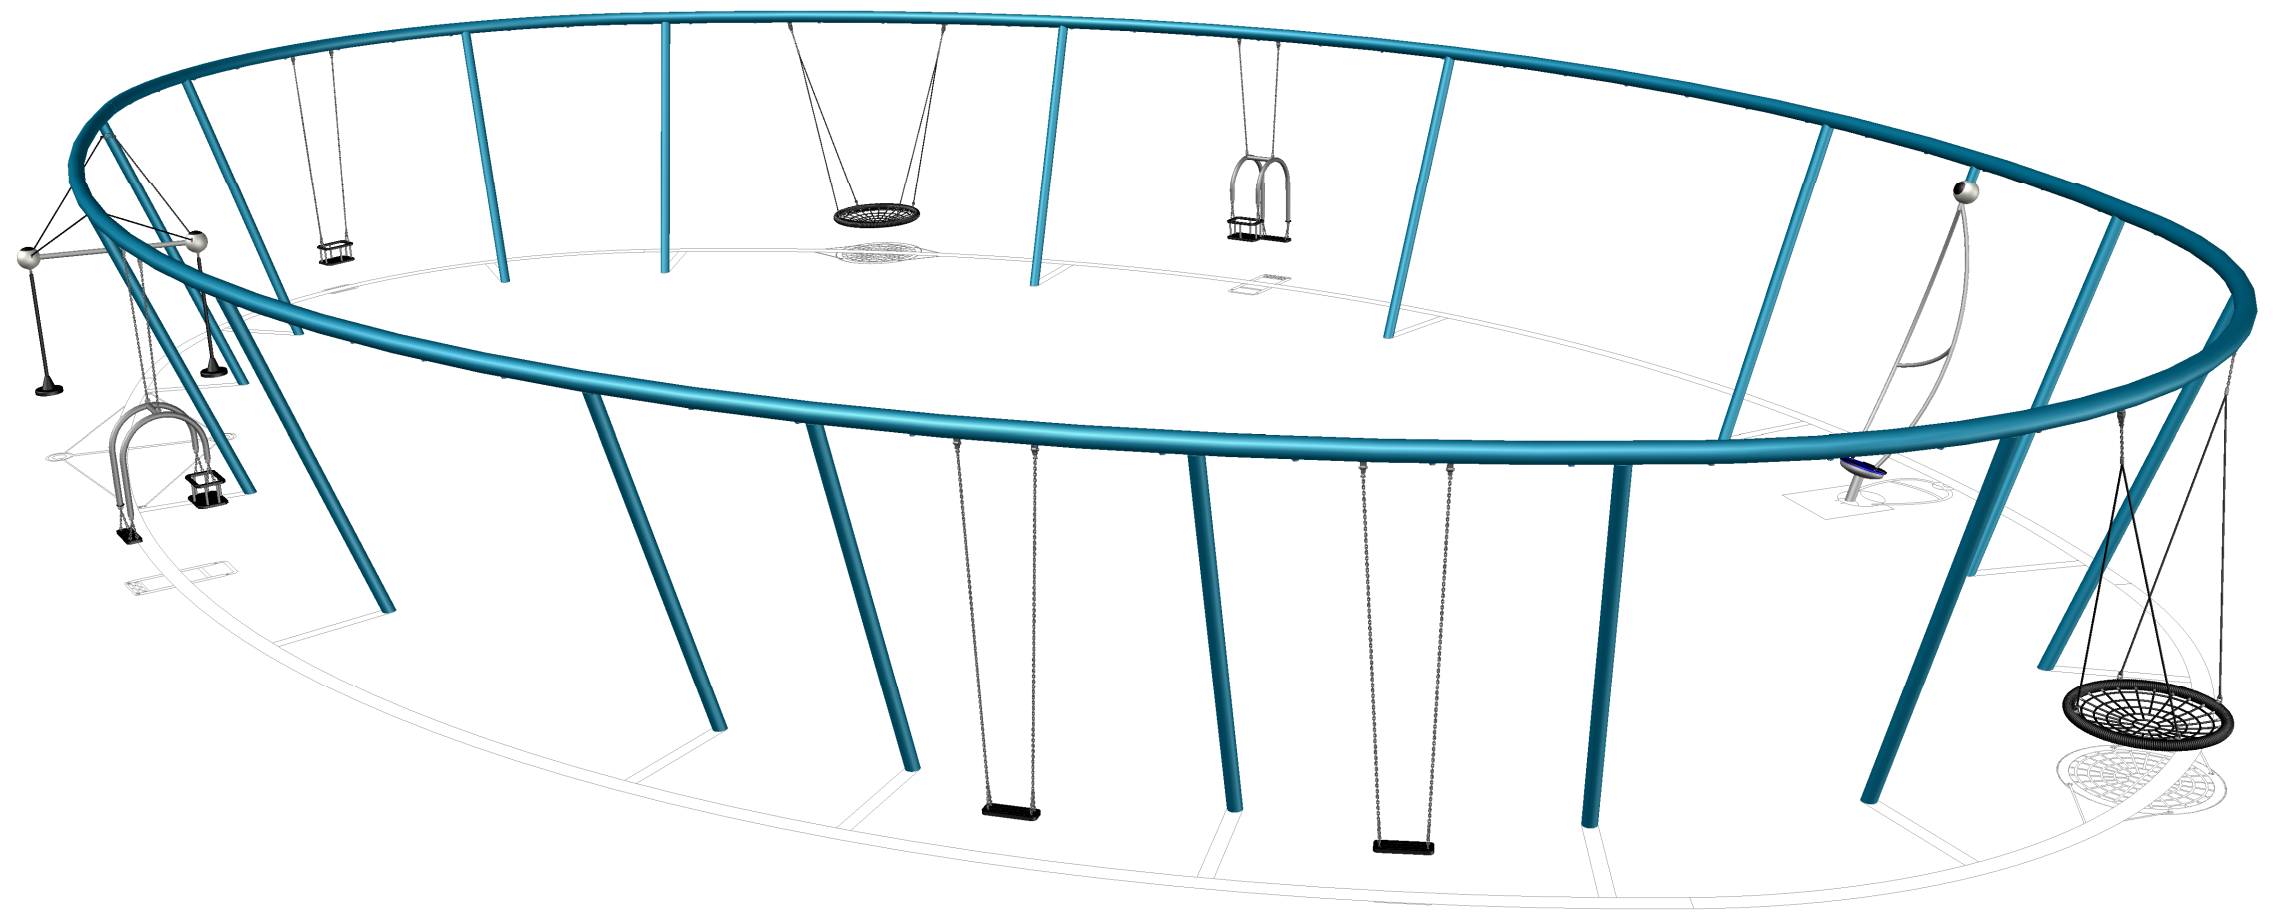

Loviseholminpuisto SON.456C

Berliner

Berliner Seilfabrik GmbH & Co.
Lengeder Straße 2/4
13407 Berlin

Tel. +49.(0)30.41 47 24-0
Fax +49.(0)30.41 47 24-33

info@berliner-seilfabrik.com
www.berliner-seilfabrik.com