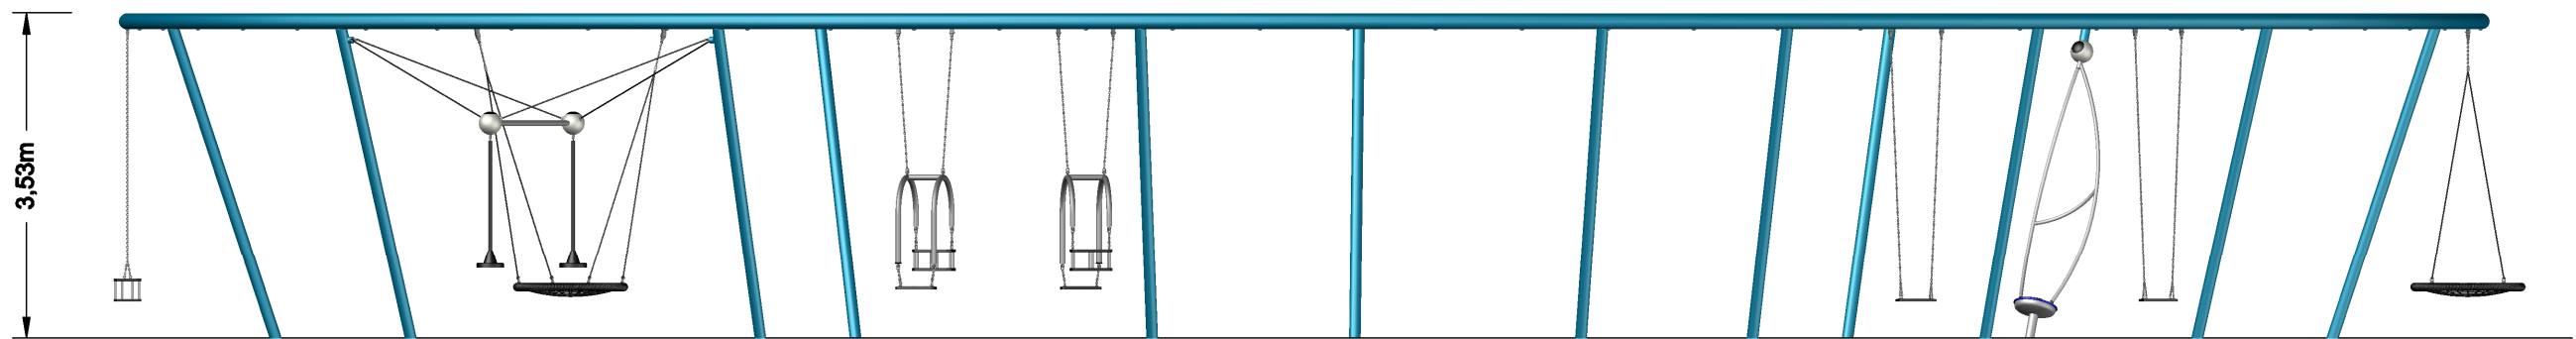

## Mega-Swing

SON.456C.

03 

Dimensions (l x w x h) (m) 26,51 x 16,33 x 3,53  Free height of fall (m) 2,50

Minimum space required (m) 34,94 x 24,96  Surface (m<sup>2</sup>) 197,55

Format DIN A3 (29,7 x 42,0 cm)  Scale 1:100

## Mega-Swing

**SON.456C.**

**04**

Dimensions (l x w x h)  
 (m) 26,51 x 16,33 x 3,53

Free height of fall  
 (m) 2,50

Minimum space required  
 (m) 34,94 x 24,96

Surface  
 (m<sup>2</sup>) 197,55

Format  
 DIN A3 (29,7 x 42,0 cm)