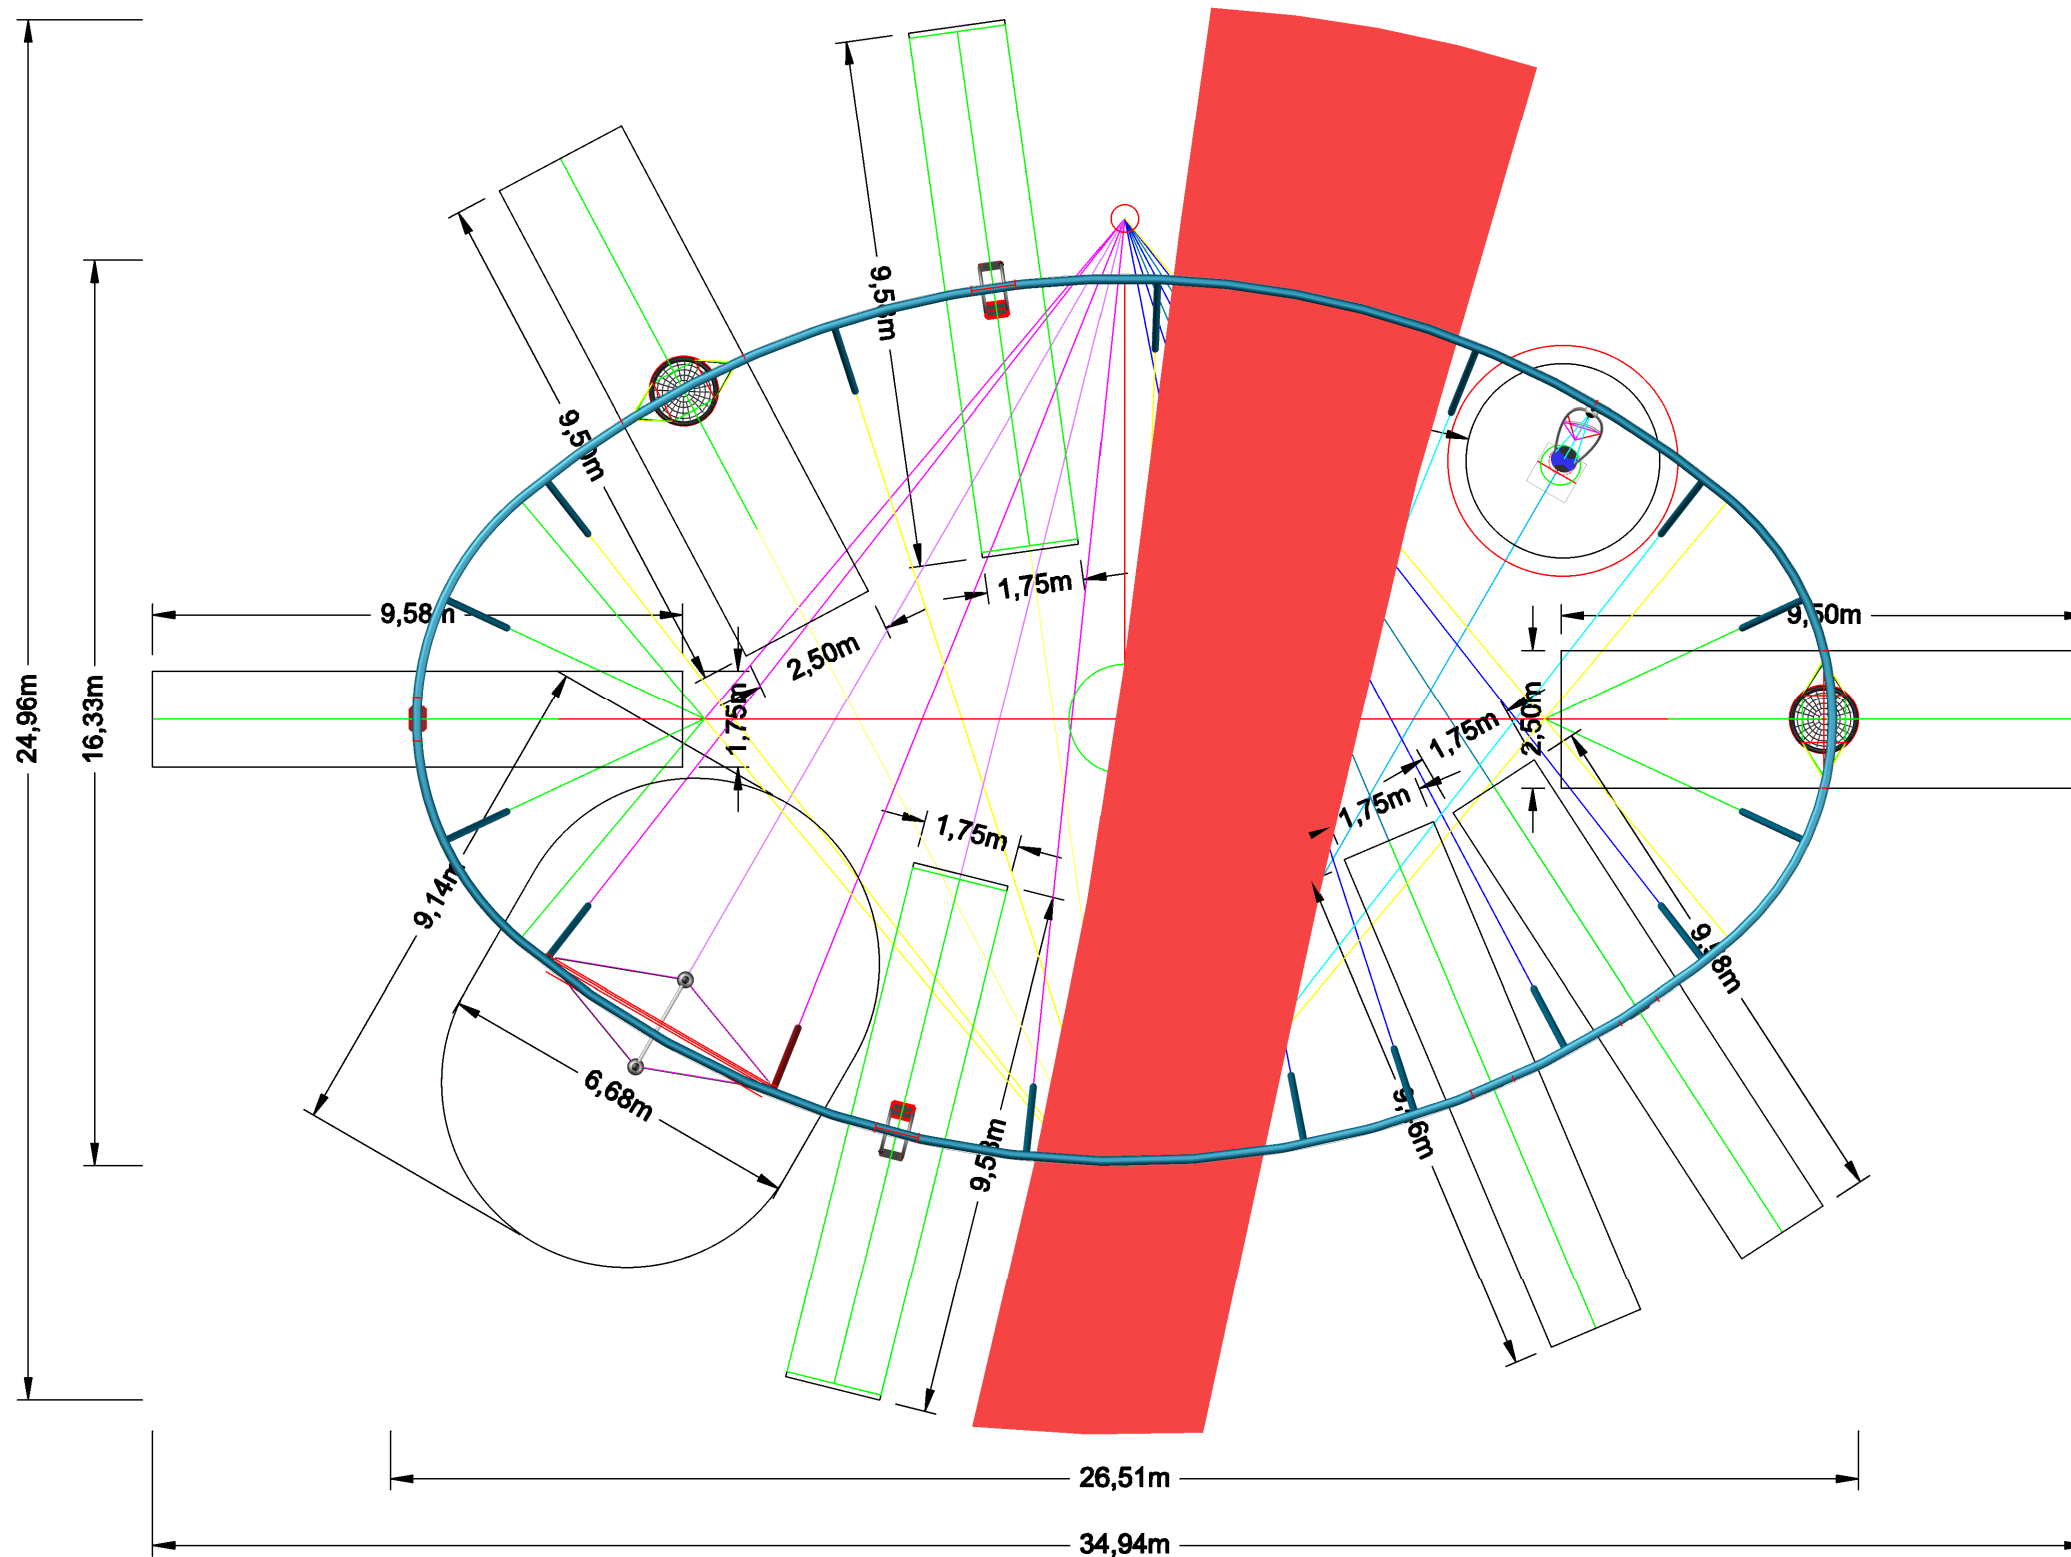

## Mega-Swing

**SON.456C.** **02** 

 Dimensions (l x w x h)  
 (m) 26,51 x 16,33 x 3,53
  Free height of fall  
 (m) 2,50

 Minimum space required  
 (m) 34,94 x 24,96
  Surface  
 (m<sup>2</sup>) 197,55

 Format  
 DIN A3 (29,7 x 42,0 cm)
  Scale  
 /./

## Mega-Swing

SON.456C.

03 

Dimensions (l x w x h) (m) 26,51 x 16,33 x 3,53  Free height of fall (m) 2,50

Minimum space required (m) 34,94 x 24,96  Surface (m<sup>2</sup>) 197,55

Format DIN A3 (29,7 x 42,0 cm)  Scale 1:100

## Mega-Swing

**SON.456C.**

**04**

Dimensions (l x w x h)  
 (m) 26,51 x 16,33 x 3,53

Free height of fall  
 (m) 2,50

Minimum space required  
 (m) 34,94 x 24,96

Surface  
 (m<sup>2</sup>) 197,55

Format  
 DIN A3 (29,7 x 42,0 cm)

## Mega-Swing

SON.456C.

05

Dimensions (l x w x h) (m) 26,51 x 16,33 x 3,53	Free height of fall (m) 2,50
Minimum space required (m) 34,94 x 24,96	Surface (m <sup>2</sup> ) 197,55
Format DIN A3 (29,7 x 42,0 cm)	Scale /./
Date 15.02.2023	Name KOTTE
Change (Name) 1. 2.	3. 4.