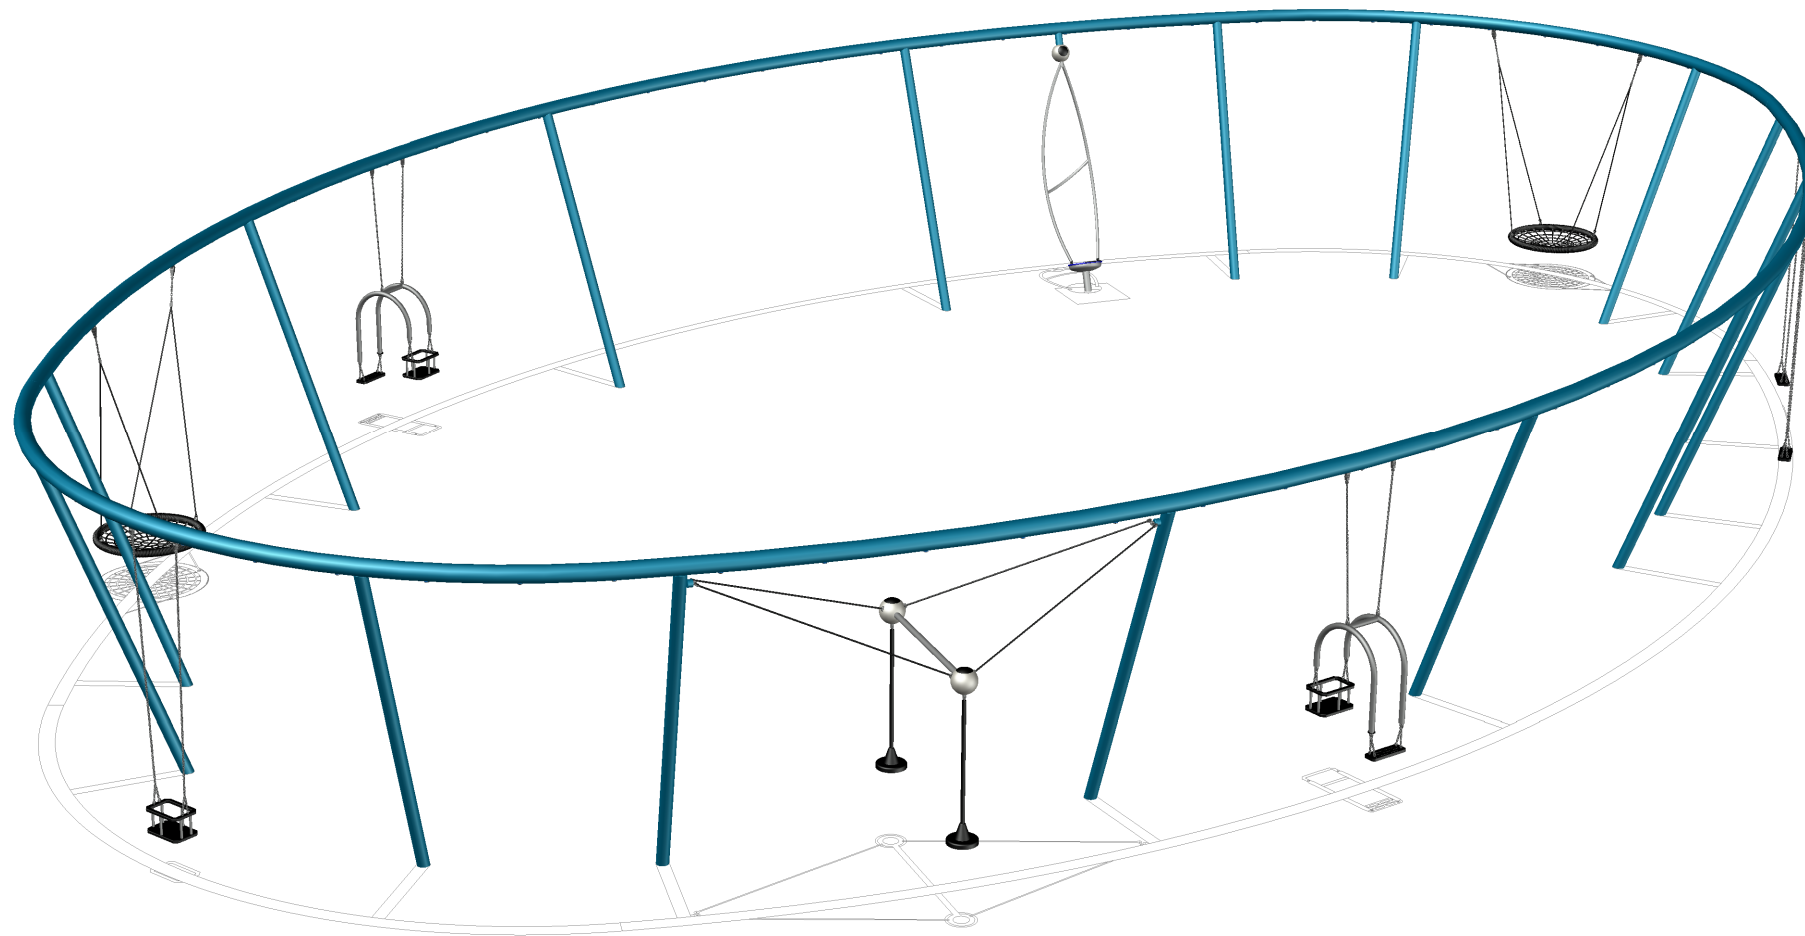

## Mega-Swing

**SON.456C.**

**01**

 Dimensions (l x w x h)  
**(m) 26,51 x 16,33 x 3,53**

 Free height of fall  
**(m) 2,50**

 Minimum space required  
**(m) 34,94 x 24,96**

 Surface  
**(m<sup>2</sup>) 197,55**

## Mega-Swing

**SON.456C.** **02** 

 Dimensions (l x w x h)  
 (m) 26,51 x 16,33 x 3,53
  Free height of fall  
 (m) 2,50

 Minimum space required  
 (m) 34,94 x 24,96
  Surface  
 (m<sup>2</sup>) 197,55

 Format  
 DIN A3 (29,7 x 42,0 cm)
  Scale  
 /./

## Mega-Swing

SON.456C.

03 

Dimensions (l x w x h) (m) 26,51 x 16,33 x 3,53  Free height of fall (m) 2,50

Minimum space required (m) 34,94 x 24,96  Surface (m<sup>2</sup>) 197,55

Format DIN A3 (29,7 x 42,0 cm)  Scale 1:100

## Mega-Swing

**SON.456C.**

**04**

Dimensions (l x w x h)  
 (m) 26,51 x 16,33 x 3,53

Free height of fall  
 (m) 2,50

Minimum space required  
 (m) 34,94 x 24,96

Surface  
 (m<sup>2</sup>) 197,55

Format  
 DIN A3 (29,7 x 42,0 cm)