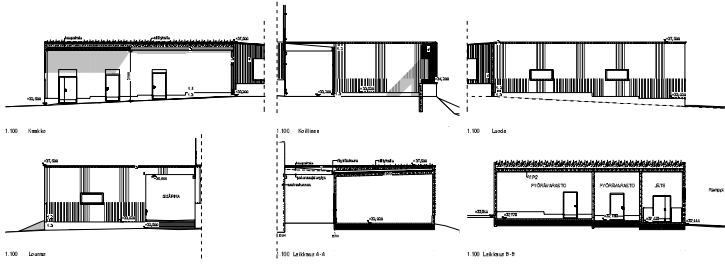

1.00: Facade
1.00: Lantai
1.00: Lab 1000 A-A
1.00: Lab 1000 B-B

1.00: Facade
1.00: Lantai

1.00: Facade
1.00: Lantai

1.00: Facade
1.00: Lantai

34508 1151-101
ARK