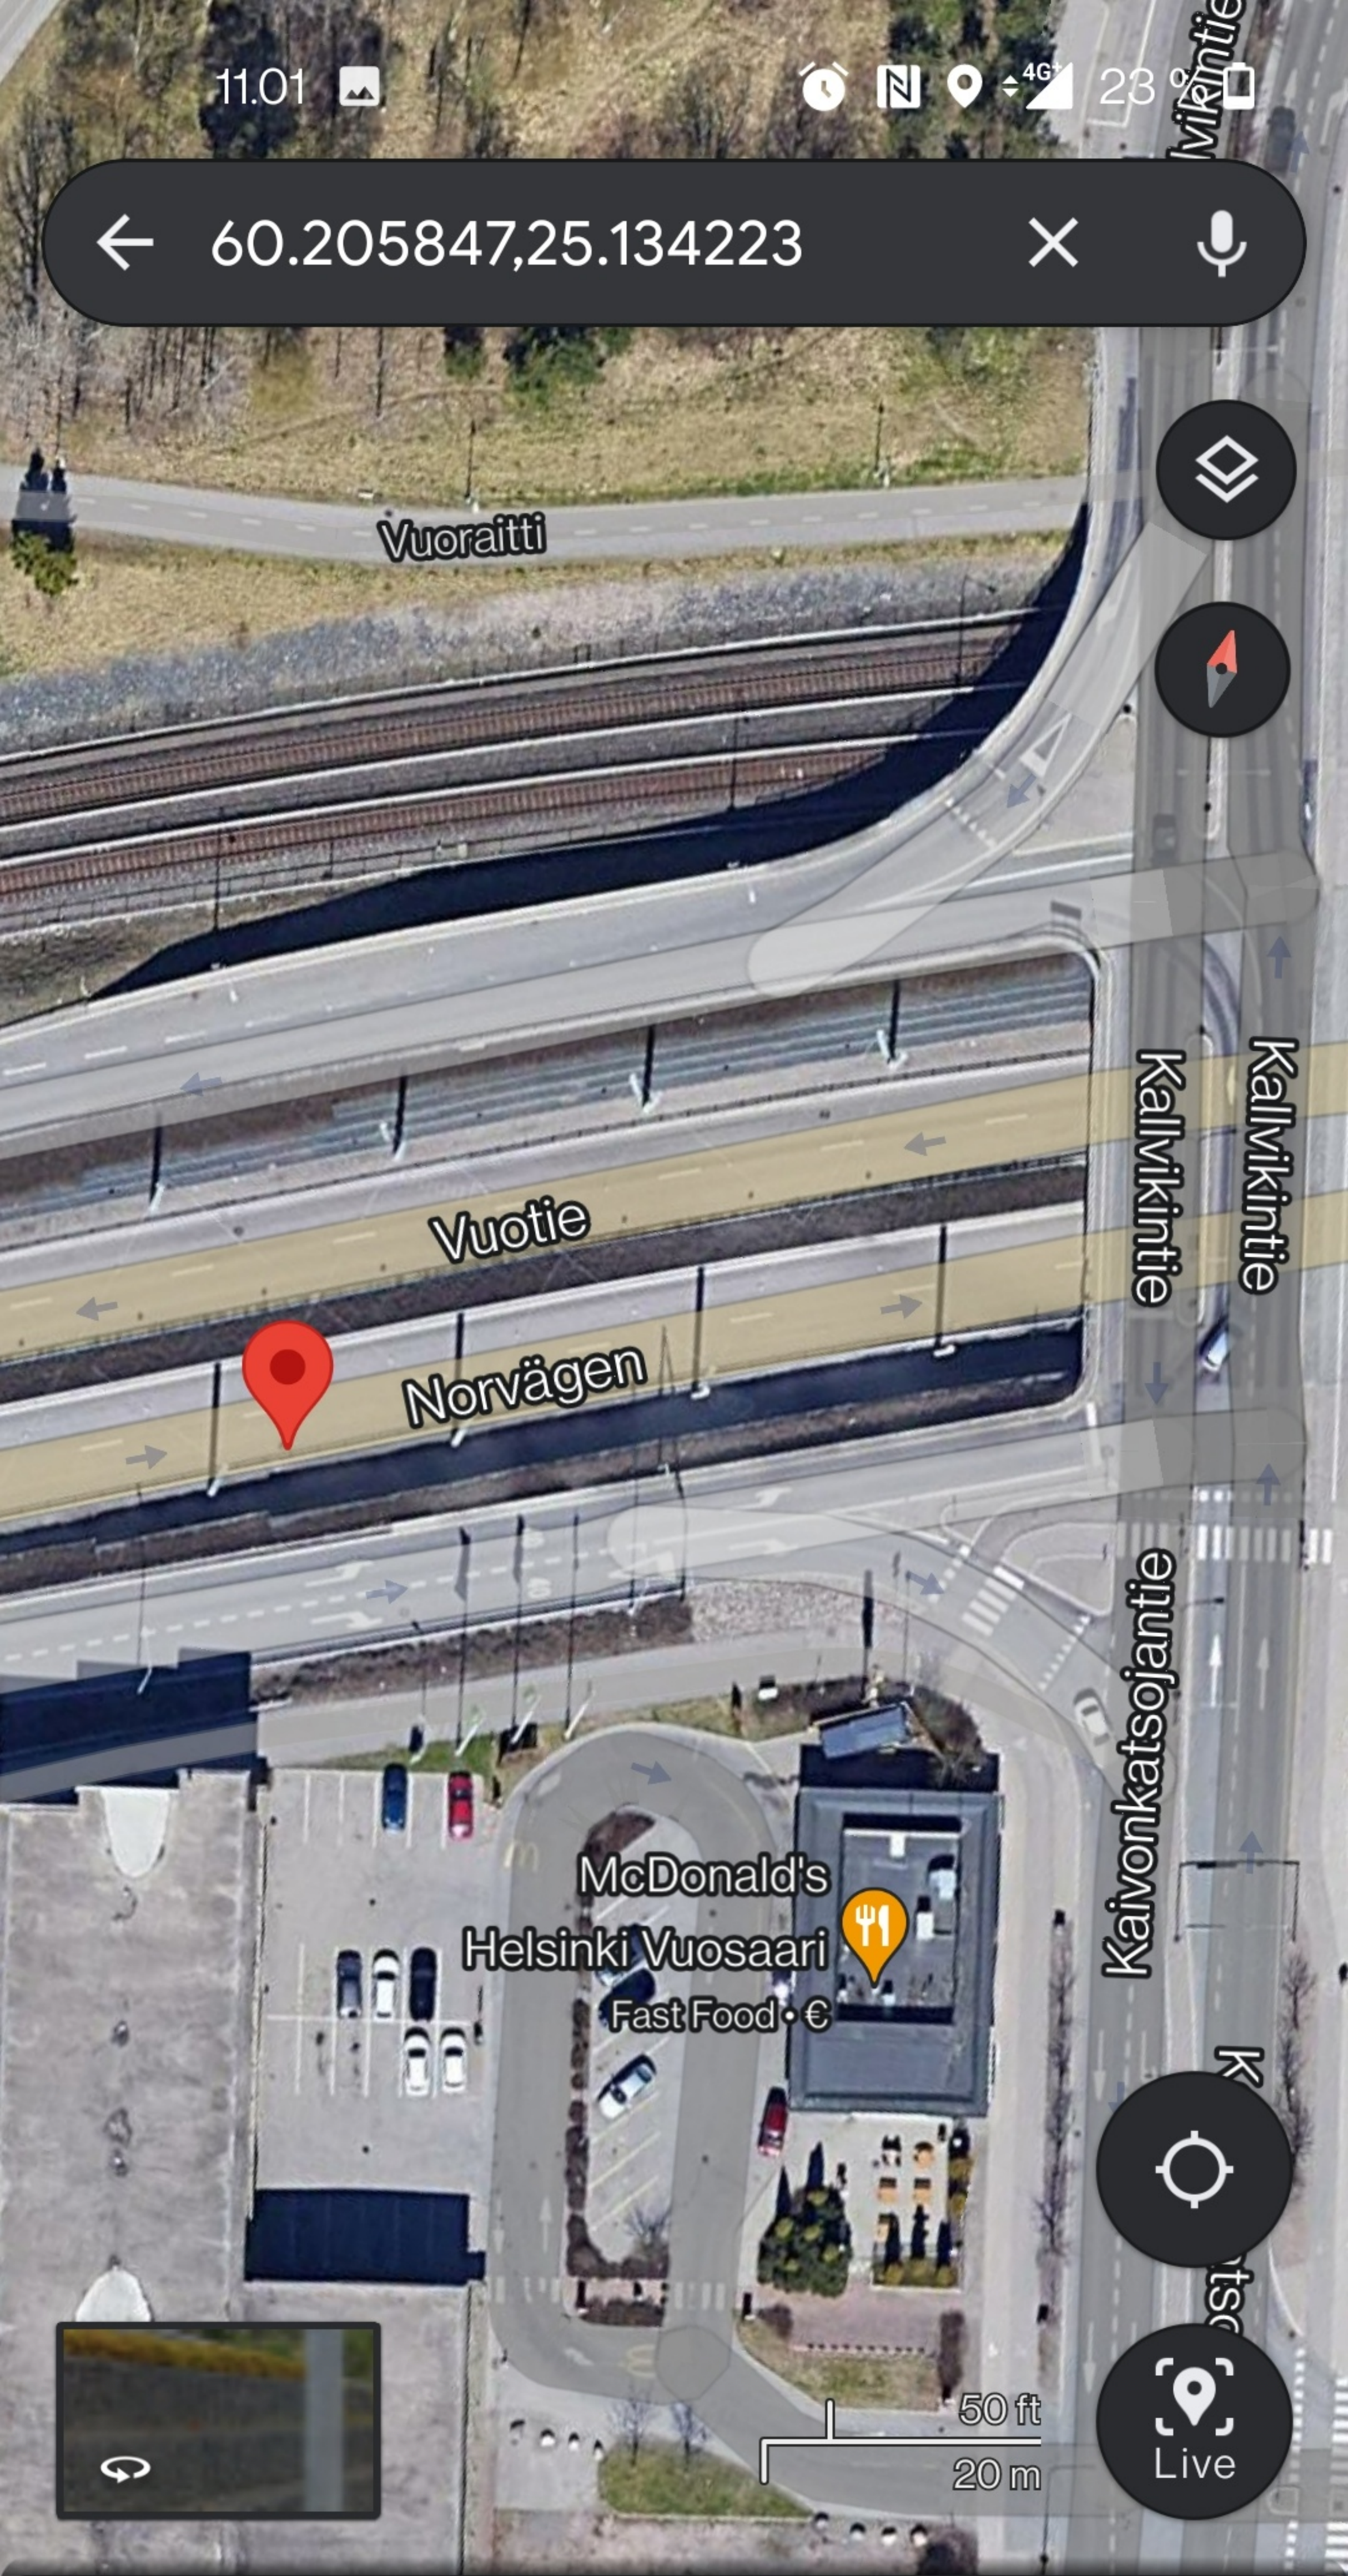

60.205847,25.134223

Dropped pin

📍 Directions

📍 Start

📌 Save

🔗 Share